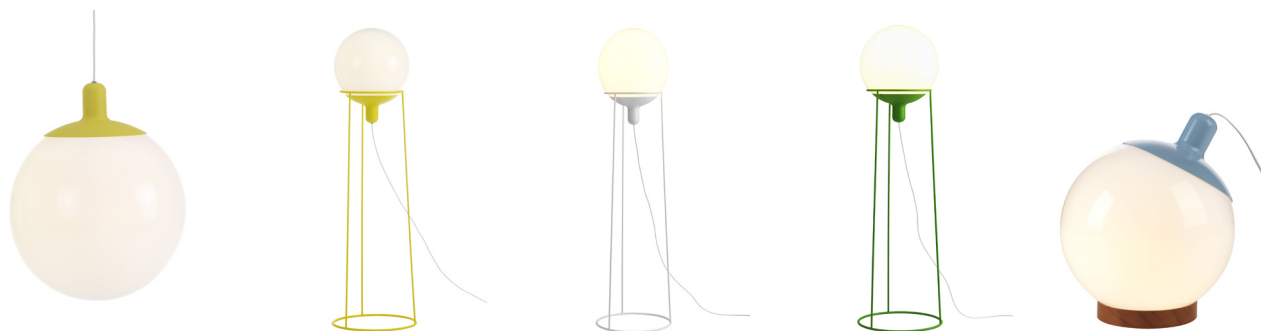

DOLLY designed by Louise Hederström 2009

**bsweden**  
belysningsbolaget

DOLLY designed by Louise Hederström 2009

"I wanted to challenge the classic shape of a globe and see if I could give it a new character and function. It was important to create a lamp that gives a good light and is useful in many different spaces and contexts. Since the classic constellation globe inspires the floor lamp, I wanted it to be adjustable so that the user could change the light and expression of the lamp. The shape has a strong character, looking kind and a bit plastic, just like the artist."

Pendant in white acrylic with top in green, yellow, turquoise, grey or white colour. Floor lamp with base in powder coated metal. Bulb included.

	Article number	diameter mm	height mm	Bulb	Flex mm
Pendant	DOL36Pg DOL36Pw DOL36Py DOL36Pt DOL36Pgrey	globe 360	460	E27 led	1500
Floor light	DOL36Fg DOL36Fw DOL36Fy DOL36Ft DOL36Fgrey	body 400	1300 body h.1100	E27 led	850+3200
Table light	DOL36Tg DOL36Tw DOL36Ty DOL36Tt DOL36Tgrey	globe 360	360-460	E27 led	1500