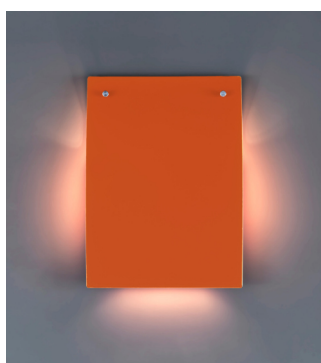

NOTE design Charlotte van der Lancken 2018

Turquoise RAL 6034 mat

White SOM H1039 mat

Grey NCS 1000 mat

Orange RAL 2001 mat

Wall lamp with an indirect light. To be mounted horizontal or leaning. Available in different mat colours.

	Width	Height	Depth	Bulb	Flex
Wall lamp	300	200	300	2xG9 led	1500