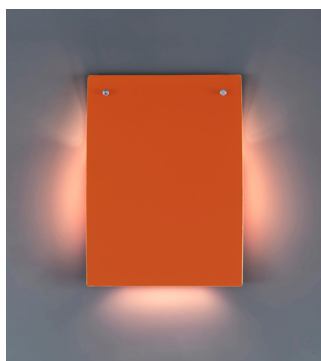

Whiteboard colour

White SOM H1039 soft touch

Beige RAL 1013 soft touch

Orange RAL 2001 soft touch

Turquoise RAL 6034 soft touch

Wall lamp with an indirect light. To be mounted horizontal or leaning. Available in different mat colours or with the front sheet in white glossy to be used with whiteboardpen.

	Width	Height	Depth	Bulb	Flex
Wall lamp	300	200	300	G9 led	1500